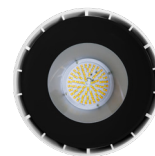

CMC9-REFL-BK