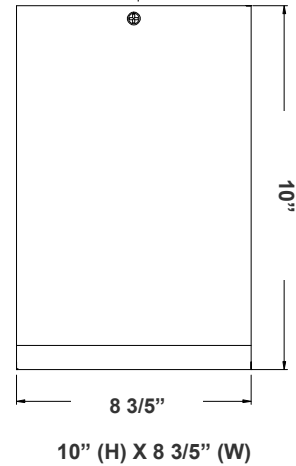

Features

- Multi CCT: Selectable Multi-CCT & Power Switches on the back of the fixtur
- 5-Year Warranty
- Aluminum Base and Glass Lens

Technical Specification

Electrical:

- Voltage: 120-277V
- Power Factor: >0.90
- THD: <20%
- Wattage: 60W/70W/80W
- Efficacy: 80 LP

Mechanical:

- Aluminum Housing & Glass Lens
- Frosted Glass Lens Accessory Available
- EM Backup Option with the Extension Cylinder
- Swivel Rod Kit for Suspended Mounting Available
- Black or White Trim Accessories Available
- Ambient Operating Temperature: -13°F to 113°F
- IP Rating: IP40 Suitable For Damp Locations
- 5-Year Warranty

Lighting:

- Multi CCT: Selectable Multi-CCT & Power Switches on the back of the fixtur
- Dimming: 0-10V Dimming
- Total Lumens: 6400LM Max.
- Color Temperatures: 3000K/4000K/5000K
- Color Rendering Index: CRI ≥ 80
- Beam Angle: 60°
- Rated life: 50,000 hrs

Applications:

- 9" Cylinder, Pendant & Ceiling Cylinder Light, Aluminum Cylinder, Clear Glass Lens

Other Models:

- 15W | 1125LM | CMC4-MCTP-DD-WH
- 15W | 1125LM | CMC4-MCTP-DD-BK
- 35W | 2625LM | CMC6-MCTP-D-WH
- 35W | 2625LM | CMC6-MCTP-D-BK